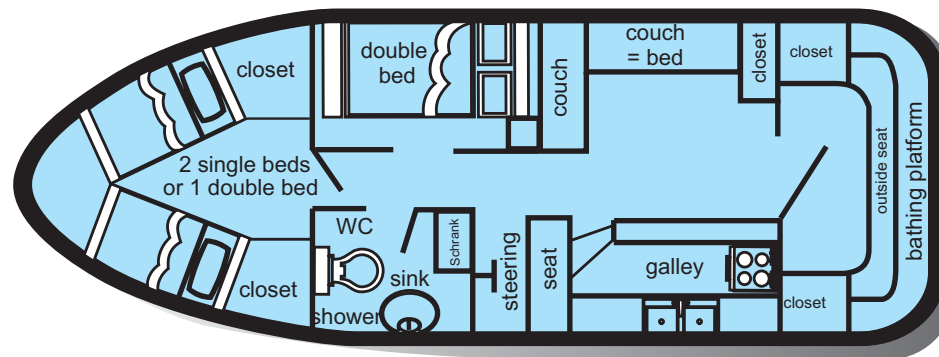

Waveprincess

4/5 berth,
ideal for a couple or a young family with children

3 separate cabins, 1 toilet with sink and shower,
galley with 4-ring hob and oven (gas) & fridge (12V),
Radio/CD/MP3, 12-V-cigarette lighter sockets,
220 V inverter, hot-water supply,
hot air heating, bathing platform, lots of storage space,
built: 1996/97

Specifications

Length:	9.45m
Beam:	3,50m
Draft:	0,85
Airdraft:	2.45m
Hull:	GRP (Aquafibre)
Engine:	Perkins M90
Gearbox:	Borg-Warner
Diesel:	approx 180 ltrs
Water:	approx 235 ltrs
Waste water:	approx 235 ltrs