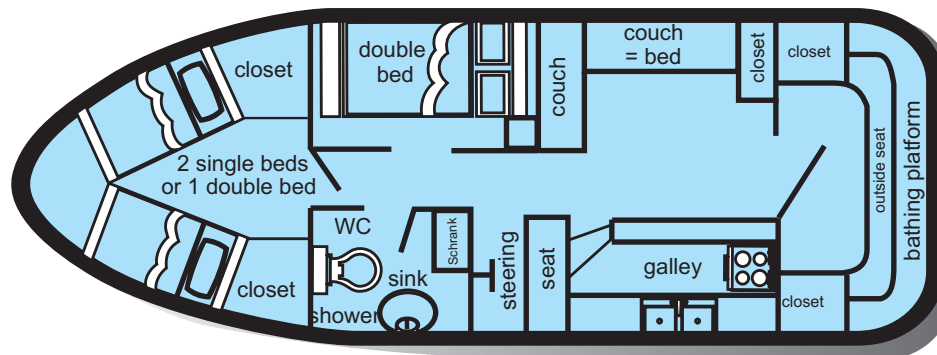

# Waveprincess

4/5 berth,  
ideal for a couple or a young family with children

3 separate cabins, 1 toilet with sink and shower,  
galley with 4-ring hob and oven (gas) & fridge (12V),  
Radio/CD/MP3, 12-V-cigarette lighter sockets,  
220 V inverter, hot-water supply,  
hot air heating, bathing platform, lots of storage space,  
built: 1996/97

## Specifications

Length:	9.45m
Beam:	3,50m
Draft:	0,85
Airdraft:	2.45m
Hull:	GRP (Aquafibre)
Engine:	Perkins M90
Gearbox:	Borg-Warner
Diesel:	approx 180 ltrs
Water:	approx 235 ltrs
Waste water:	approx 235 ltrs