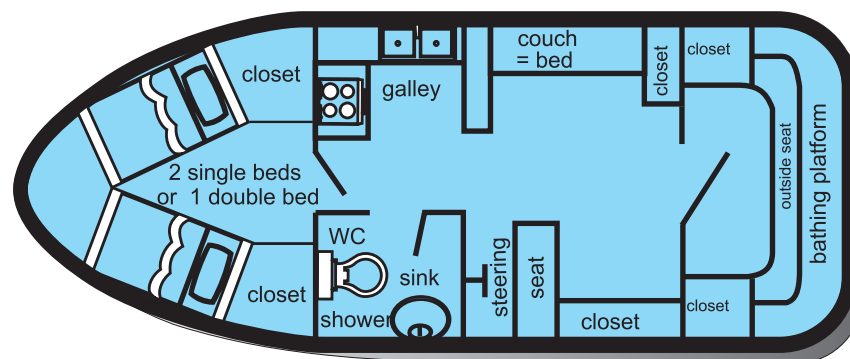

Waveduke

2/3 berth, ideal for 2 persons

2 separate cabins, 1 toilet with sink and shower, galley with 4-ring hob and oven (gas) & fridge (12V), Radio/CD/MP3, 12-V-cigarette lighter sockets, 220V inverter, hot-water supply, hot air heating, bathing platform, lots of storage space
built: 1997

Specifications

Length:	8.84m
Beam:	3,17m
Draft:	0,8m
Airdraft:	2,45m
Hull:	GRP (Aquafibre)
Engine:	Sabre/Duffields
Gearbox:	Borg-Warner
Diesel:	approx 270 ltrs
Water:	approx 400 ltrs
Waste water:	approx 136 ltrs